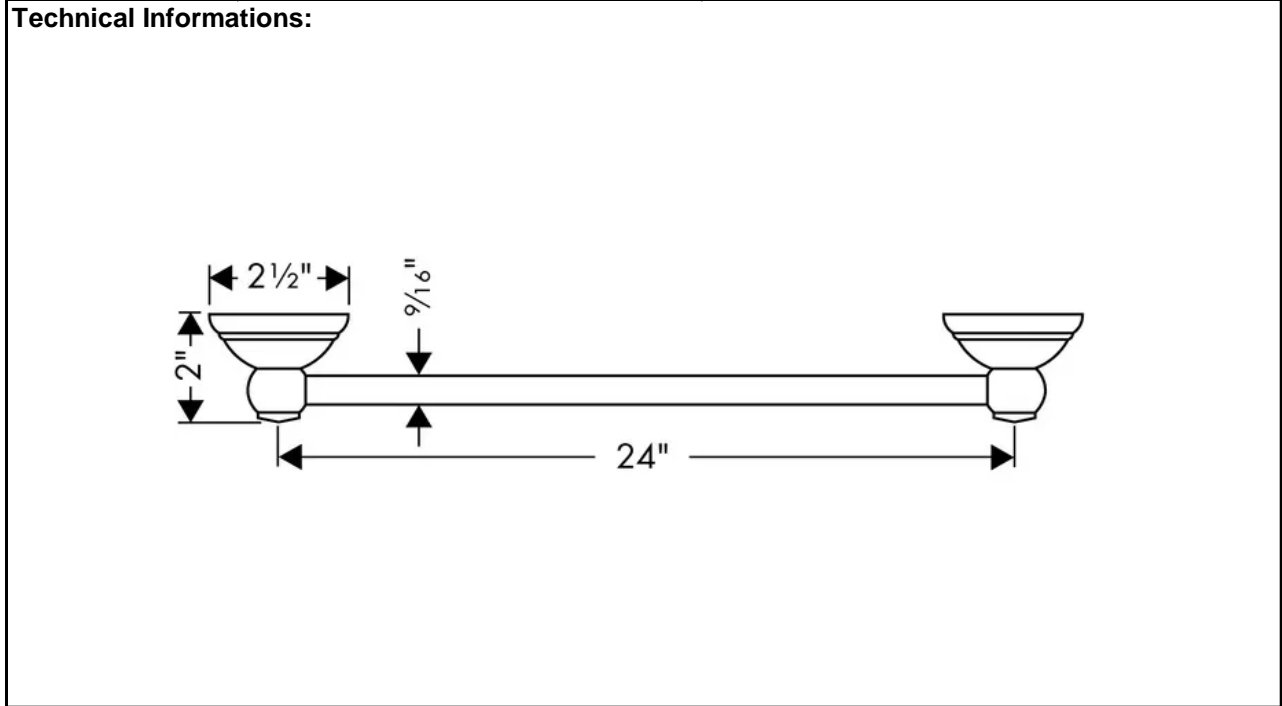

SPECIFICATION SHEET - bathroom accessories

BRAND:	hansgrohe	Product Photo: 
ORIGIN:	Germany	
SERIES:	C bathroom accessories	
PRODUCT DESCRIPTION:	Towel bar 600mm	
MODEL No.	06098 920	
FINISH/COLOUR:	Rubbed Bronze	
DIMENSIONS:		
OPTIONAL MATCHING PARTS:		